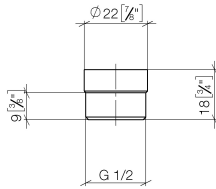

**Adapter for shower outlet 3/8" x 1/2" - Chrome**

IMO

12 202 979

- adapter M 20 x 1 female thread x 1/2" male thread for the connection of a shower hose 1/2" female thread

Fits: IMO, LULU, MADISON, MEM, TARA, CL.1, LISSÉ, VAIA, META, CYO

12 202 979

mm [inches]

12 202 979

Parts for other finishes can be found here: Brushed Platinum