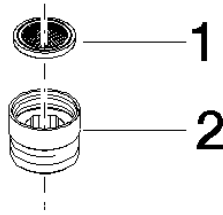

**Adapter for shower outlet 3/8" x 1/2" - Chrome**

IMO

12 202 979

- adapter M 20 x 1 female thread x 1/2" male thread for the connection of a shower hose 1/2" female thread

Fits: IMO, LULU, MADISON, MEM, TARA, CL.1, LISSÉ, VAIA, META, CYO

12 202 979

mm [inches]

12 202 979

Parts for other finishes can be found here: Brushed Platinum